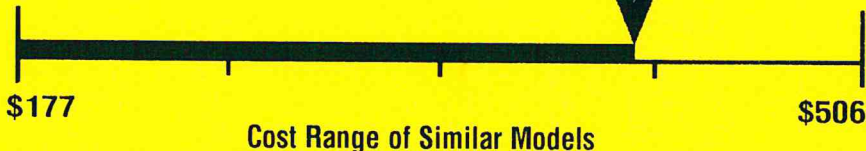

ENERGYGUIDE

Water Heater – ELECTRIC

Tank Size (Storage Capacity): 45 gallons

Rheem Sales Company, Inc.

Model XE50T09EL55U1

B 00069

Estimated Yearly Energy Cost

\$419

First Hour Rating

(How much hot water you get in the first hour of use)

very small	low	medium 62 Gallons	high
------------	-----	------------------------------	------

Estimated Yearly Electricity Use

- Your cost will depend on your utility rates and use.
- Cost range based only on models fueled by electricity with a medium first hour rating (51 to less than 75 gallons)
- Estimated energy cost is based on a national average electricity cost of 12.00 cents per kWh.
- Estimated yearly energy use: 3493 kWh